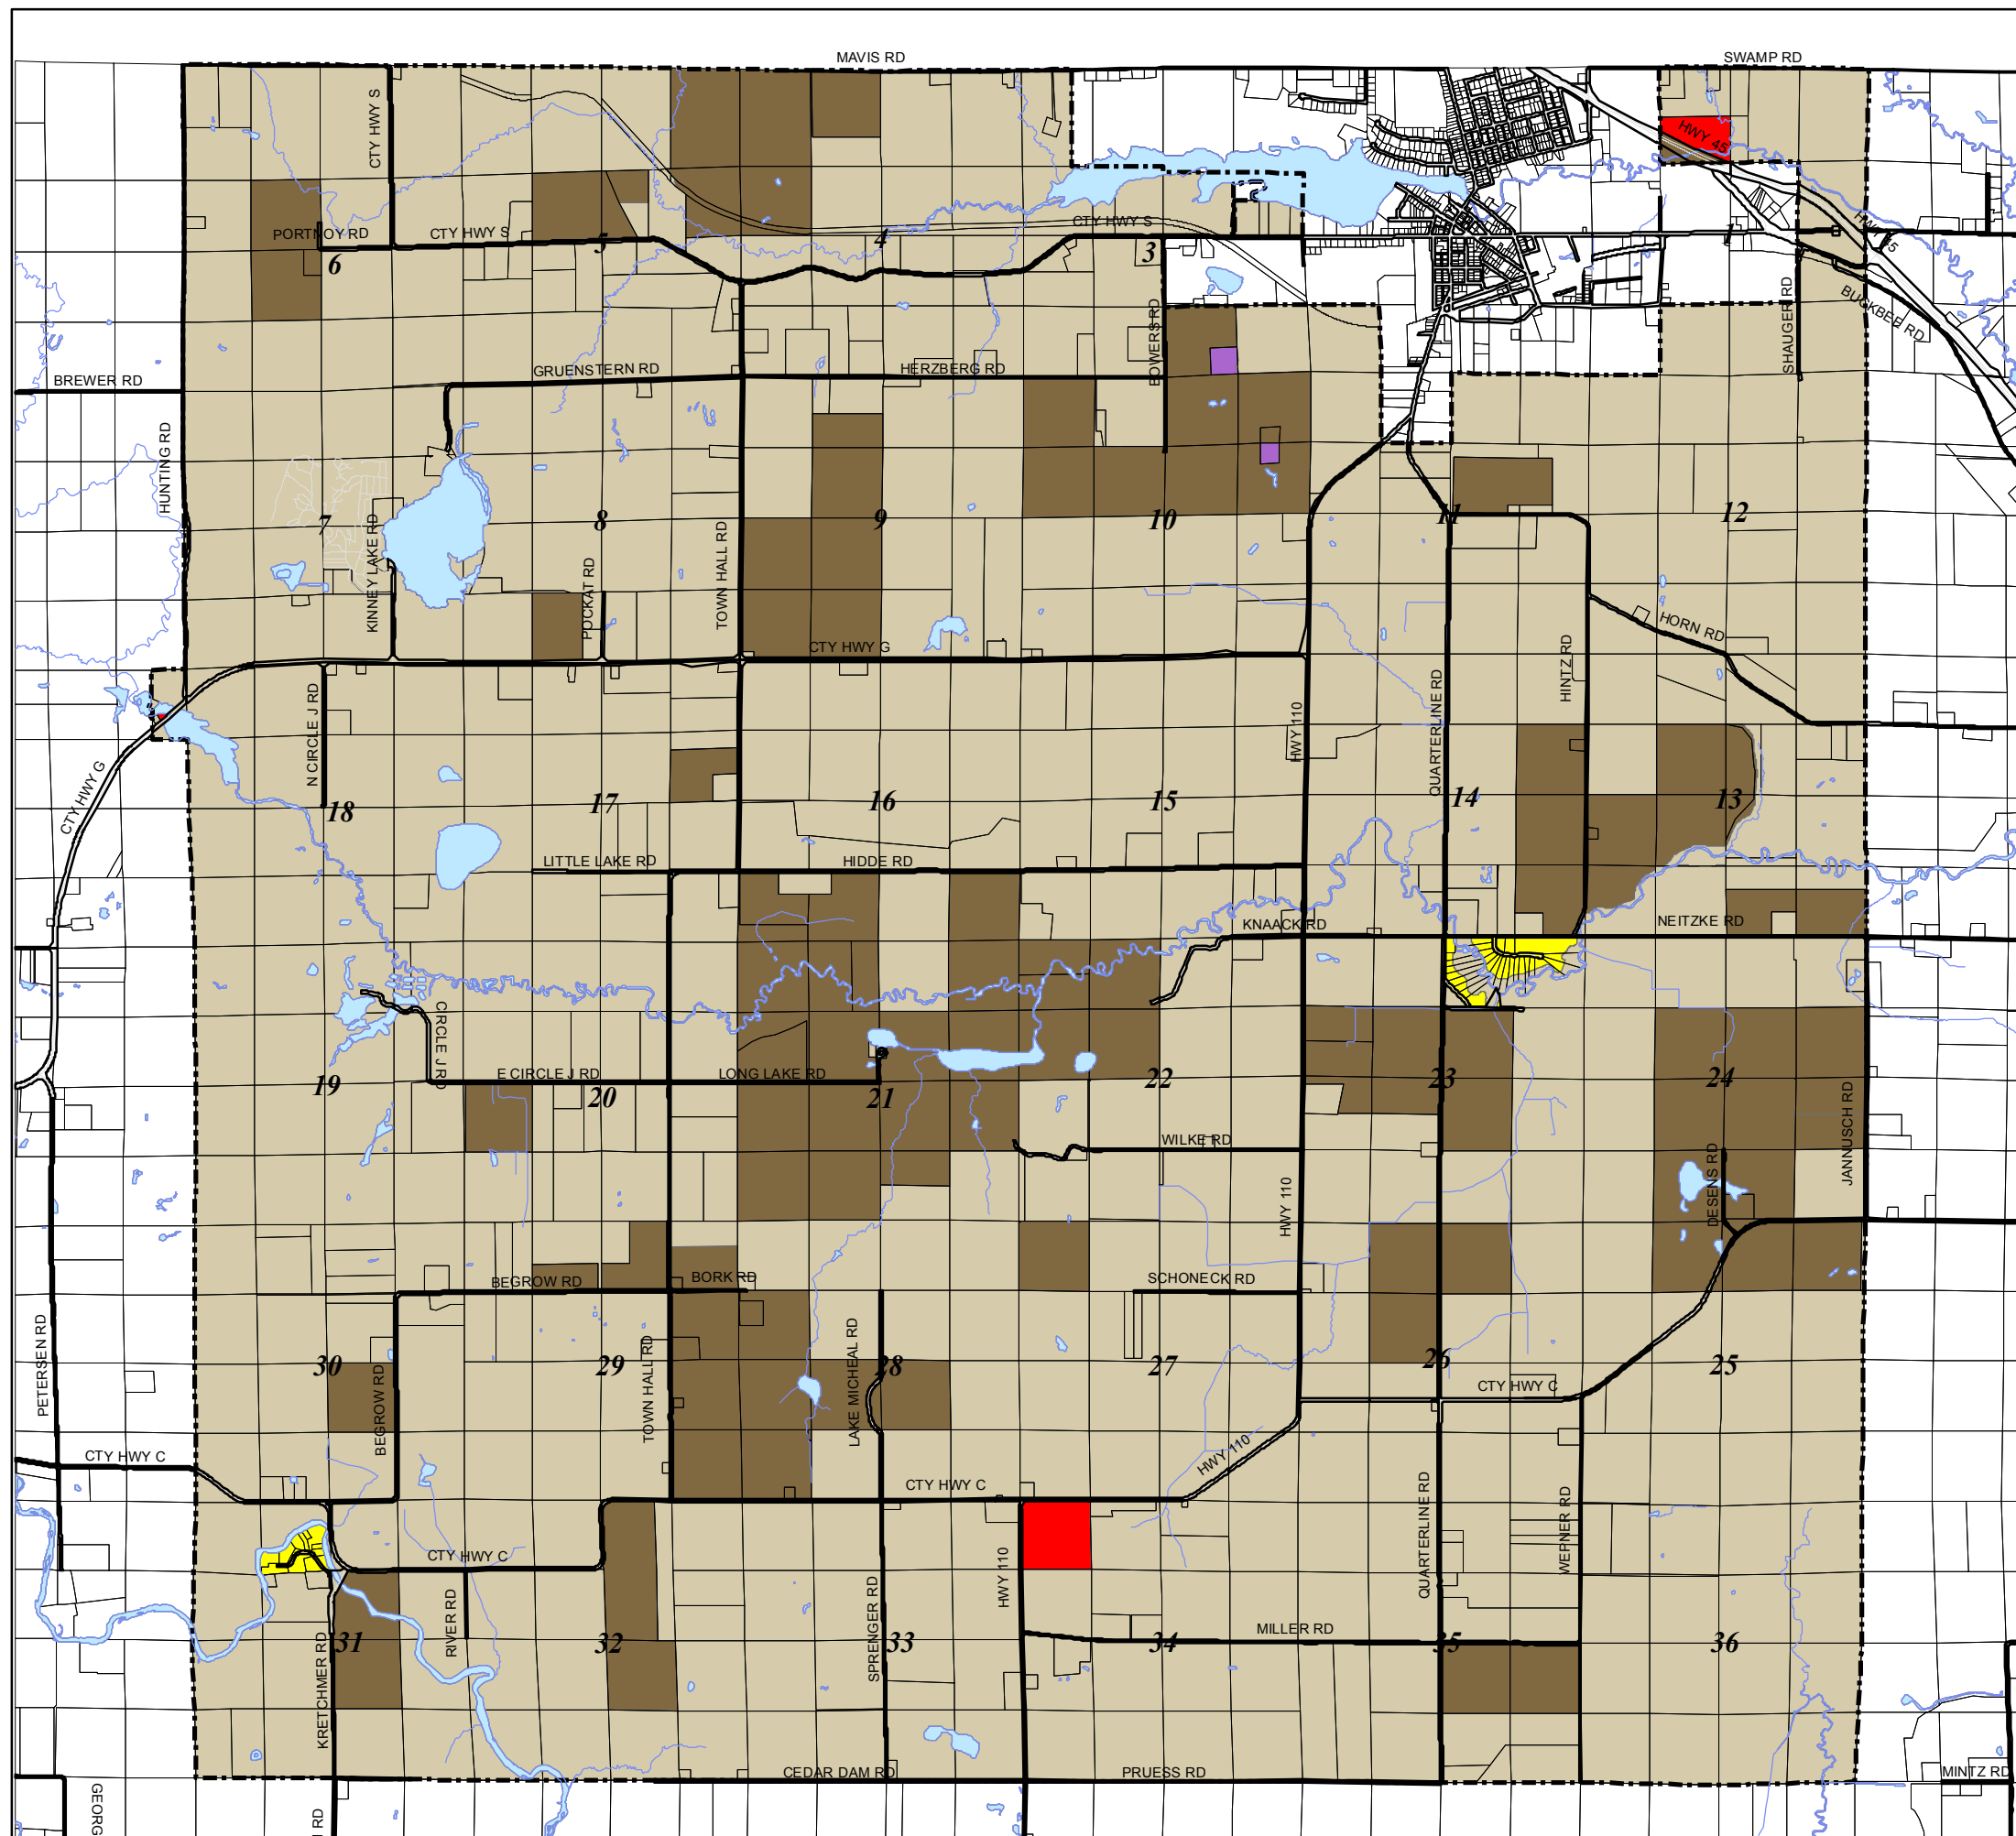

Town of Dupont

Waupaca County, Wisconsin

Zoning

Legend

Zoning Districts

- Farmland Preservation
- General Agricultural
- Rural Residential
- Business
- Industrial

This basemap and zoning data was obtained from the Waupaca County Land Information Office and is intended to be used as a reference. Waupaca County assumes no liability for the accuracy of this map or its use or misuse.

Martenson & Eisele, Inc.

1377 Midway Road
 Menasha, WI 54952
 www.martenson-eisele.com
 info@martenson-eisele.com
 920.731.0381 1.800.236.0381
 pncrgis175008gis.mxd_Adopted 05/17/2011

Planning
 Environmental
 Surveying
 Engineering
 Architecture